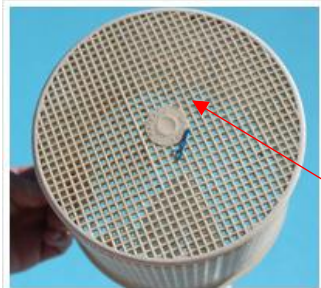

Pre Filter Net – Supplied by Westcoast Hydrotherapy Ltd
Purchase Details –
Tel: +44 (0)1379 674633
sales@westcoasthydrotherapy.co.uk

Pre-Filter Net

The Pre-Filter Net can be used on all basket skimmers up to 24cm in diameter, with or without handles. It retains dirt and rubbish (leaves, twigs, insects, etc.) which accumulate on the water surface. It simplifies the tedious job of cleaning the basket and protects the pump. Its patented double fixture system: fastener and elastic, plus specialized netting of 250-300 microns guarantee optimal results. It has much finer netting than the basket skimmer, more particles are retained so the main filter requires less backwashing. Further, far less chlorine and other chemical products are needed as levels of dirt and rubbish become minimal. Thanks to the fastener, dirt and other waste materials are prevented from going back into the pool when the pump is stopped.

Pinch the T-shaped fastener to easily insert it into the basket meshing.

Insert the fastener on the bottom of the basket.

Remove the basket handle if possible, stretch the elastic on the filter net around its top edge.

Reattach the handle and insert the basket, fitted out with Filter Net back into the pump.

Available in boxes of 12 or singularly.